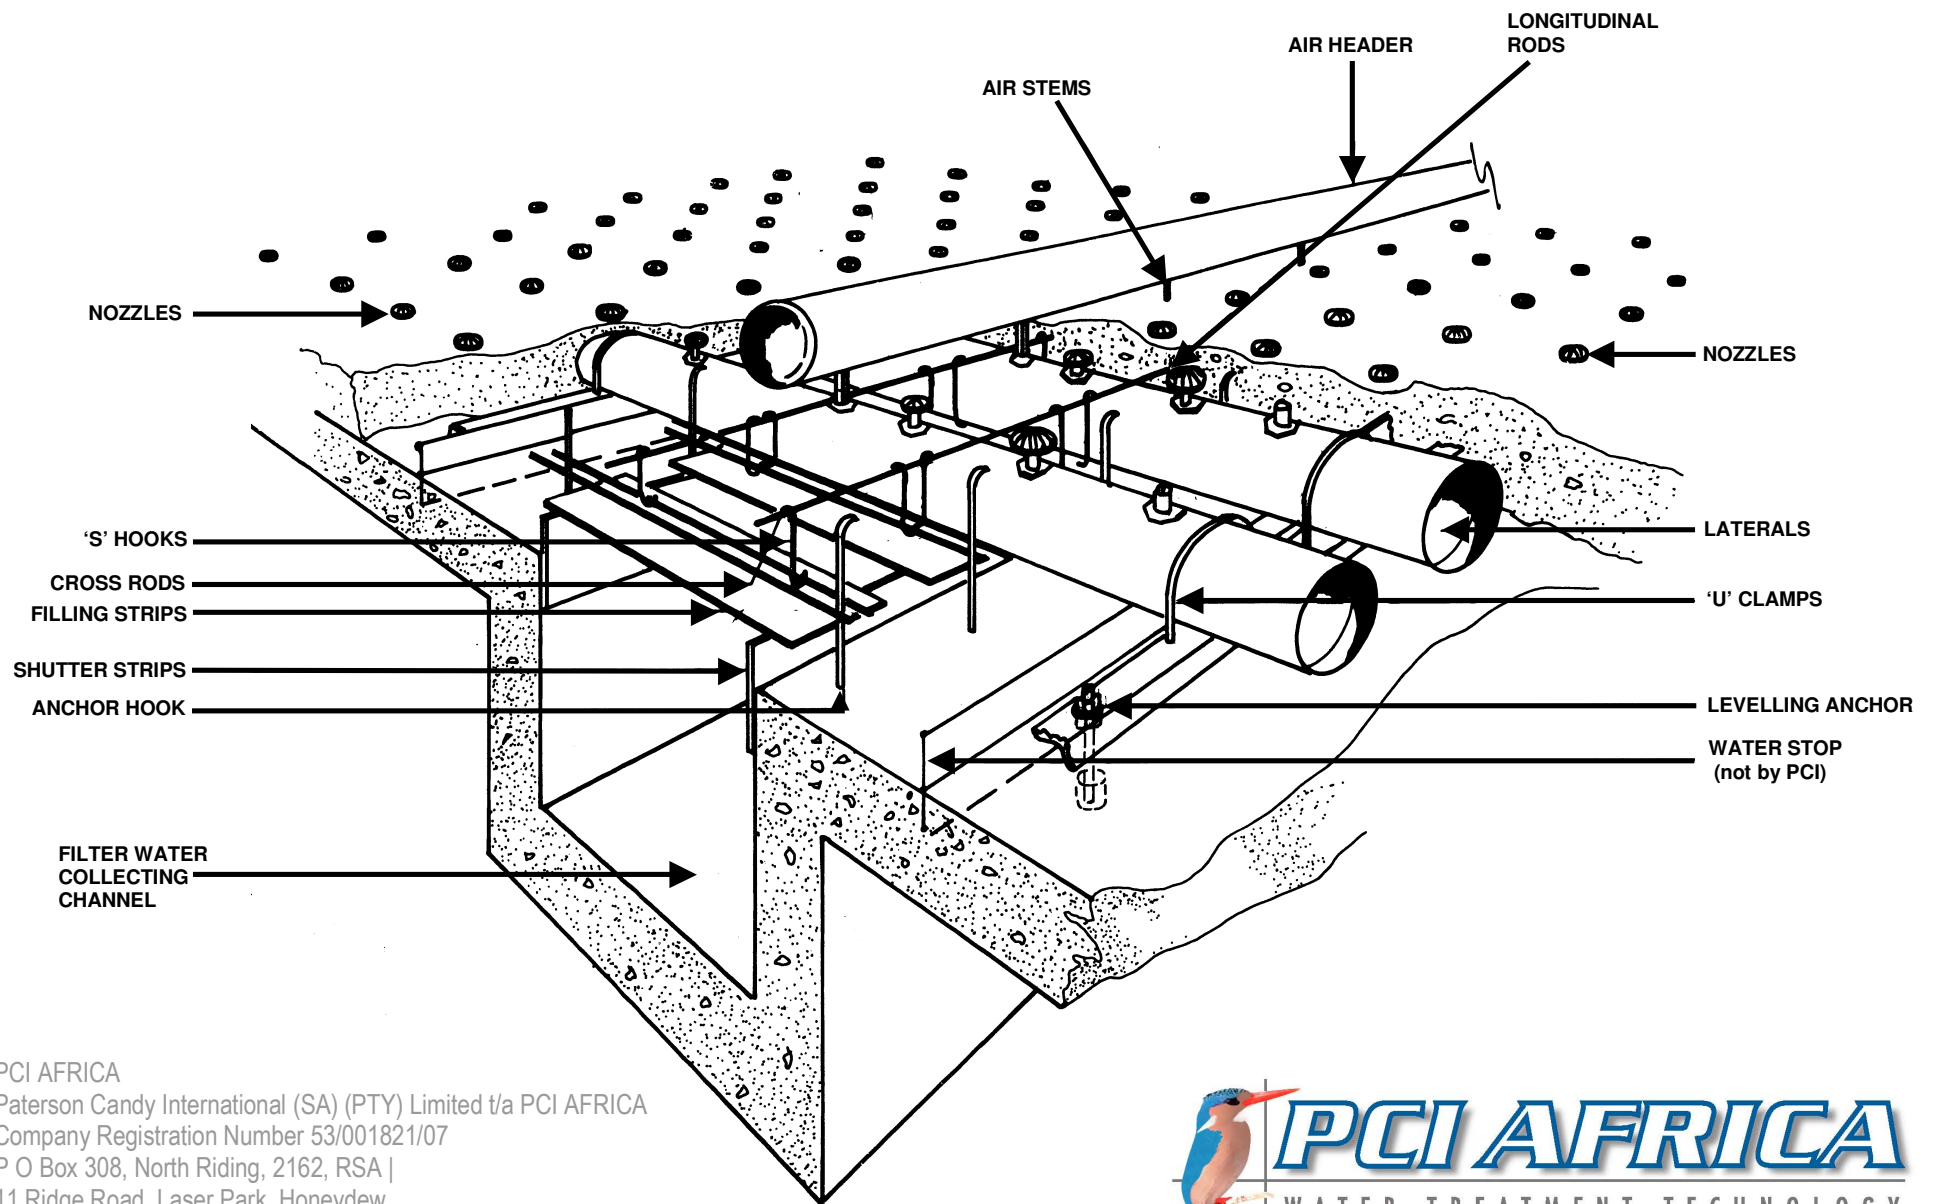

# TYPICAL CROSS SECTION DIAGRAM THROUGH TYPE 'DA' FILTER FLOOR

PCI AFRICA  
 Paterson Candy International (SA) (PTY) Limited t/a PCI AFRICA  
 Company Registration Number 53/001821/07  
 P O Box 308, North Riding, 2162, RSA |  
 11 Ridge Road, Laser Park, Honeydew  
 ☎ +27 11 794 5004    ☎ +27 11 794 6357