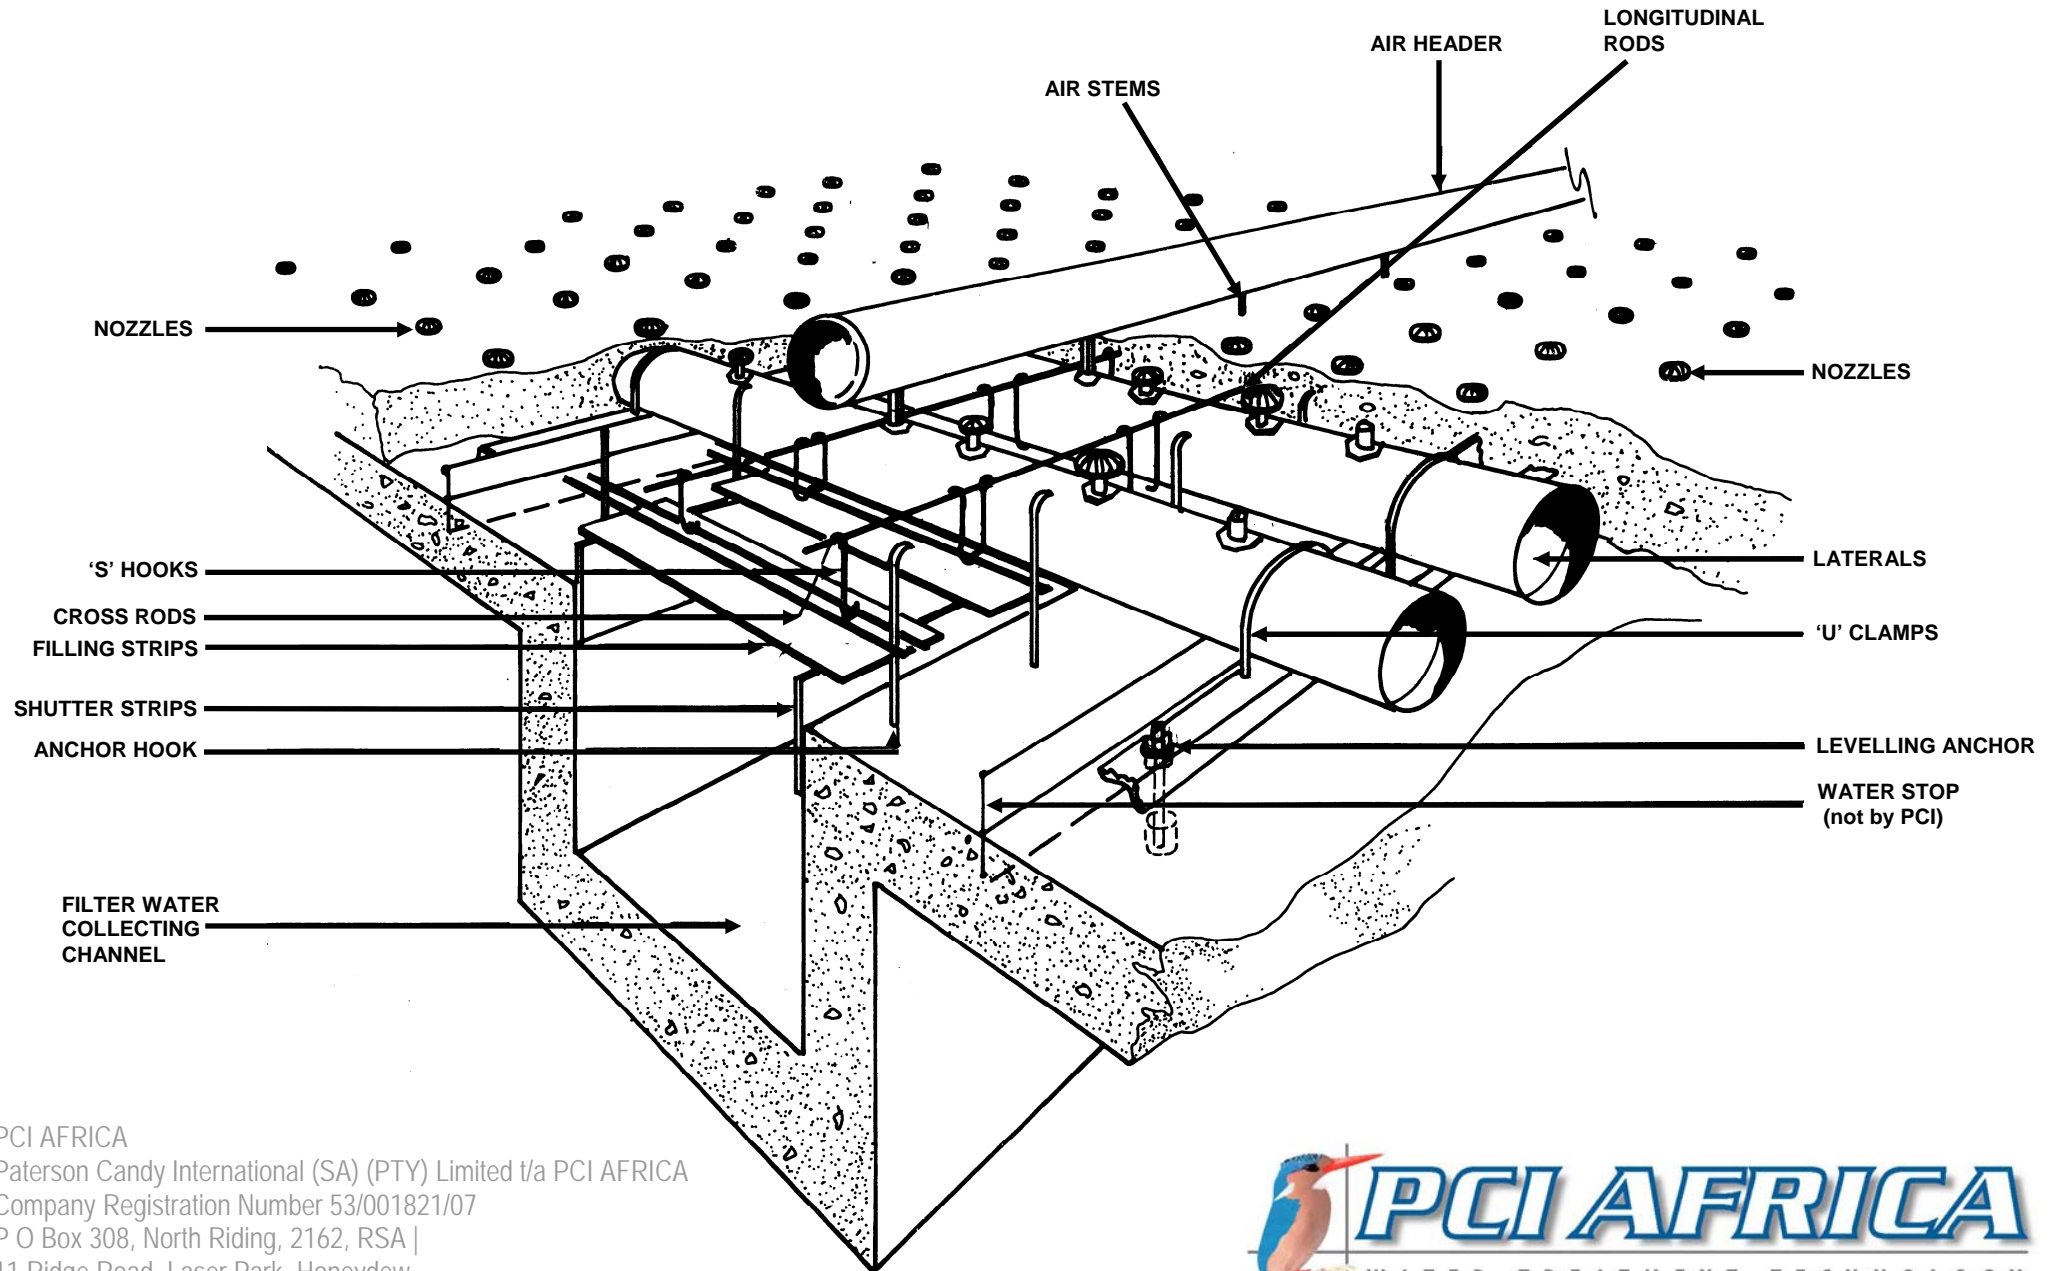

TYPICAL CROSS SECTION DIAGRAM THROUGH TYPE 'DA' FILTER FLOOR

PCI AFRICA
 Paterson Candy International (SA) (PTY) Limited t/a PCI AFRICA
 Company Registration Number 53/001821/07
 P O Box 308, North Riding, 2162, RSA |
 11 Ridge Road, Laser Park, Honeydew
 ☎ +27 11 794 5004 ☎ +27 11 794 6357